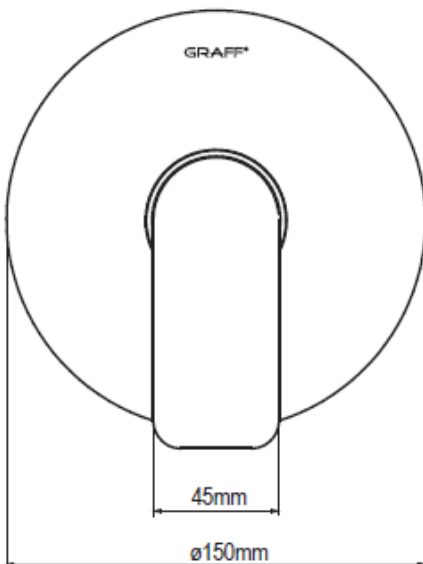

# SENTO BATH/SHOWER MIXER (5100130)

**GRAFF**<sup>®</sup>  
CUTTING EDGE DESIGN

Includes:  
2394001 In Wall Body

Manufactured in America

5 Year Parts & Labour Warranty\*  
\*Extra 10 year replacement  
part warranty on cartridge