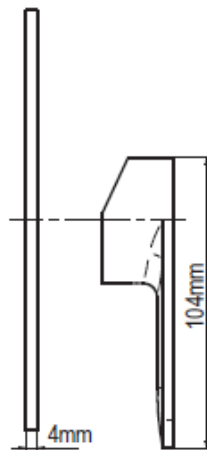

# SENTO BATH/SHOWER MIXER (5100130)

**GRAFF**<sup>®</sup>  
CUTTING EDGE DESIGN

Includes:  
2394001 In Wall Body

Manufactured in America

5 Year Parts & Labour Warranty\*  
\*Extra 10 year replacement  
part warranty on cartridge