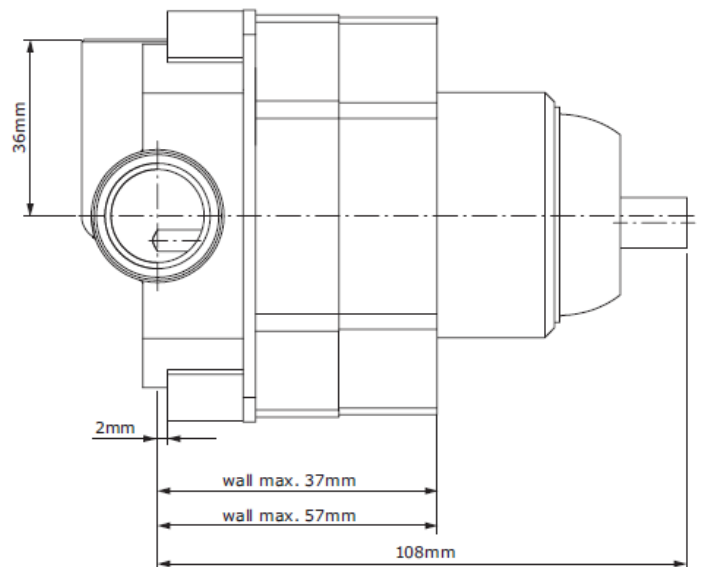

# SENTO BATH/SHOWER MIXER (5100130)

**GRAFF**<sup>®</sup>  
CUTTING EDGE DESIGN

Includes:  
2394001 In Wall Body

Manufactured in America

5 Year Parts & Labour Warranty\*  
\*Extra 10 year replacement  
part warranty on cartridge